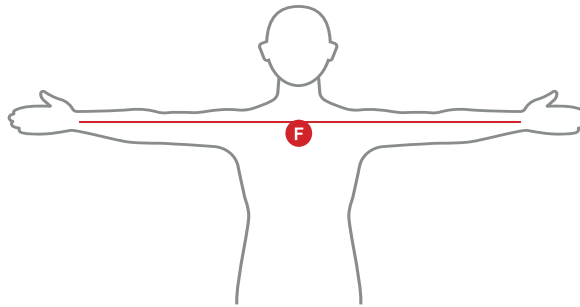

J CALF

Measure at the widest point.

UNISEX SIZING CHART CYCLONE PRO R1 DRYSUIT

SIZES	UOM	X-SMALL	SMALL	MEDIUM	MED/LARGE	LARGE SHORT	LARGE REGULAR	LARGE TALL	X-LARGE SHORT	X-LARGE REGULAR	X-LARGE TALL
Height	ft / in	5'2" - 5'6"	5'5" - 5'8"	5'7" - 5'10"	5'10" - 6'1"	5'7" - 5'11"	5'11" - 6'3"	6'2" - 6'6"	5'7" - 5'11"	5'11" - 6'3"	6'2" - 6'6"
	cm	158 - 168	165 - 173	170 - 178	178 - 185	170 - 180	180 - 190	188 - 198	170 - 180	180 - 190	188 - 198
Weight	lbs	119 - 139	134 - 154	150 - 176	170 - 196	180 - 205	180 - 205	180 - 205	200 - 231	200 - 231	200 - 231
	kg	54 - 63	61 - 70	68 - 80	77 - 89	82 - 93	82 - 93	82 - 93	91 - 105	91 - 105	91 - 105
Chest	in	30 - 34	32 - 36	34 - 38	36 - 40	40 - 44	40 - 44	40 - 44	44 - 48	44 - 48	44 - 48
	cm	76 - 89	81 - 92	86 - 96	92 - 102	102 - 112	102 - 112	102 - 112	112 - 122	112 - 122	112 - 122
Waist	in	26 - 30	28 - 32	30 - 34	32 - 36	34 - 38	34 - 38	34 - 38	38 - 42	38 - 42	38 - 42
	cm	66 - 76	72 - 81	76 - 89	81 - 92	89 - 96	86 - 96	86 - 96	96 - 106	96 - 106	96 - 106
Hips	in	30 - 34	32 - 36	34 - 38	36 - 40	40 - 44	40 - 44	40 - 44	44 - 48	44 - 48	44 - 48
	cm	76 - 89	81 - 92	86 - 96	92 - 104	102 - 112	102 - 112	102 - 112	112 - 122	112 - 122	112 - 122
Inseam	in	24 - 27	26 - 29	28 - 31	29 - 32	28 - 31	31 - 34	33 - 36	28 - 31	31 - 34	33 - 36
	cm	61 - 70	66 - 74	72 - 79	74 - 81	72 - 79	79 - 86	84 - 92	72 - 79	79 - 86	84 - 92
SIZES	UOM	2X-LARGE SHORT	2X-LARGE REGULAR	2X-LARGE TALL	3X-LARGE SHORT	3X-LARGE REGULAR	3X-LARGE TALL	4X-LARGE SHORT	4X-LARGE REGULAR	4X-LARGE TALL	
Height	ft / in	5'7" - 5'11"	5'11" - 6'3"	6'2" - 6'6"	5'7" - 5'11"	5'11" - 6'3"	6'2" - 6'6"	5'7" - 5'11"	5'11" - 6'3"	6'2" - 6'6"	
	cm	170 - 180	180 - 190	188 - 198	170 - 180	180 - 190	188 - 198	170 - 180	180 - 190	188 - 198	
Weight	lbs	220 - 251	220 - 251	220 - 251	245 - 278	245 - 278	245 - 278	264 - 298	264 - 298	264 - 298	
	kg	100 - 114	100 - 114	100 - 114	111 - 126	111 - 126	111 - 126	120 - 135	120 - 135	120 - 135	
Chest	in	48 - 52	48 - 52	48 - 52	52 - 56	52 - 56	52 - 56	56 - 60	56 - 60	56 - 60	
	cm	122 - 132	122 - 132	122 - 132	132 - 142	132 - 142	132 - 142	142 - 152	142 - 152	142 - 152	
Waist	in	42 - 46	42 - 46	42 - 46	46 - 50	46 - 50	46 - 50	50 - 54	50 - 54	50 - 54	
	cm	106 - 116	106 - 116	106 - 116	116 - 127	116 - 127	116 - 127	127 - 137	127 - 137	127 - 137	
Hips	in	48 - 52	48 - 52	48 - 52	52 - 56	52 - 56	52 - 56	56 - 60	56 - 60	56 - 60	
	cm	122 - 132	122 - 132	122 - 132	132 - 142	132 - 142	132 - 142	142 - 152	142 - 152	142 - 152	
Inseam	in	28 - 31	31 - 34	33 - 36	28 - 31	31 - 34	33 - 36	28 - 31	31 - 34	33 - 36	
	cm	72 - 79	79 - 86	84 - 92	72 - 79	79 - 86	84 - 92	72 - 79	79 - 86	84 - 92