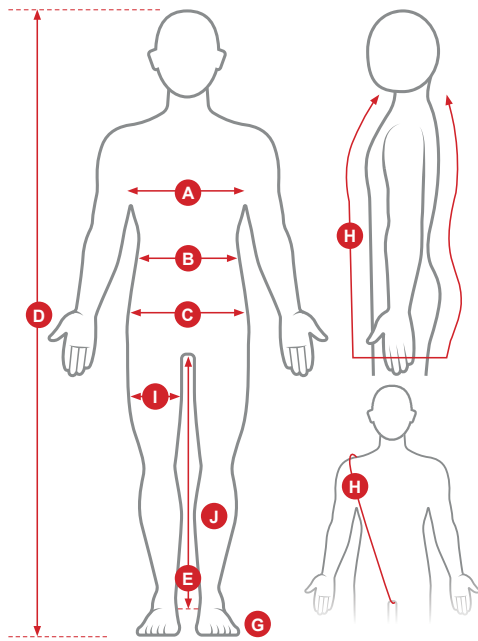

IONIC WATER RESCUE SIZING CHART

A CHEST

The maximum horizontal girth measured under the arm pits and over the chest and shoulder blades.

B WAIST

The girth of the natural waistline between the top of hip bones and lower ribs. Ensure subject is standing upright, abdomen relaxed and breathing normally.

C HIP

The horizontal girth measured around the buttocks at the level of the widest point.

D HEIGHT

The vertical distance between the crown/top of head and soles of the feet. Measure without shoes and feet together.

E INSIDE LEG

The distance between the crotch and ankle bone measured in a straight line with subject standing upright in bare feet with feet slightly apart.

F CUFF TO CUFF

Measured with arms outstretched across the back, from one wrist bone to the opposite wrist bone.

G SHOE SIZE

Normal shoe size.

H THROUGH MEASURE

Measured in a loop starting from the outer top corner of shoulder down front of torso, through crotch and up the back to the shoulder.

I THIGH

Measure at the widest point.