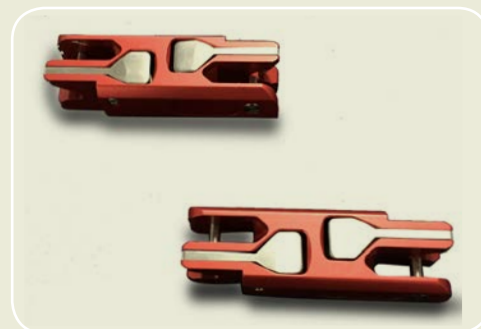

FERNO TSL Extenders for Scoop®

Accessory to widen the patient surface on a Scoop® EXL for the transportation of larger patients

FOR MORE DETAILED
INFORMATION SEE OVER

Specifications

| Length | Width | Thickness | Load Limit | Weight |
|--------|-------|-----------|-------------------|-------------|
| 130mm | 35mm | 25mm | 227kg/36st/500lbs | 245g (each) |

With a safe working load of 227 kg (36 stone) and adjustable length, Ferno's Scoop® EXL is capable of carrying a range of patients, from young to old, small to large. For the physically larger-size patients, for example bariatric patients and sports casualties such as rugby players, larger body masses and shapes sometimes cause issue in terms of physical support and manouverability on the Scoop®.

When attached to the head-end, foot-end or at both ends, the Ferno TSL Extender accessory allows the Scoop® to be extended in shape and width to accommodate people of differing body shapes and sizes.

Combined with the impressive 227 kg SWL, this allows the Scoop® to be used for the majority of patients that require transferring and transporting.

- **Easy to apply** – TSL extenders simply clip in between each half of the Scoop®
- **Flexibility of use** – can be used at head-end, foot-end or at both ends
- **Accommodate patients of all sizes** – use one or 2 extenders according to the patient's size and shape
- **Augment the use of existing equipment** - can be used on existing or newly purchased Scoops®